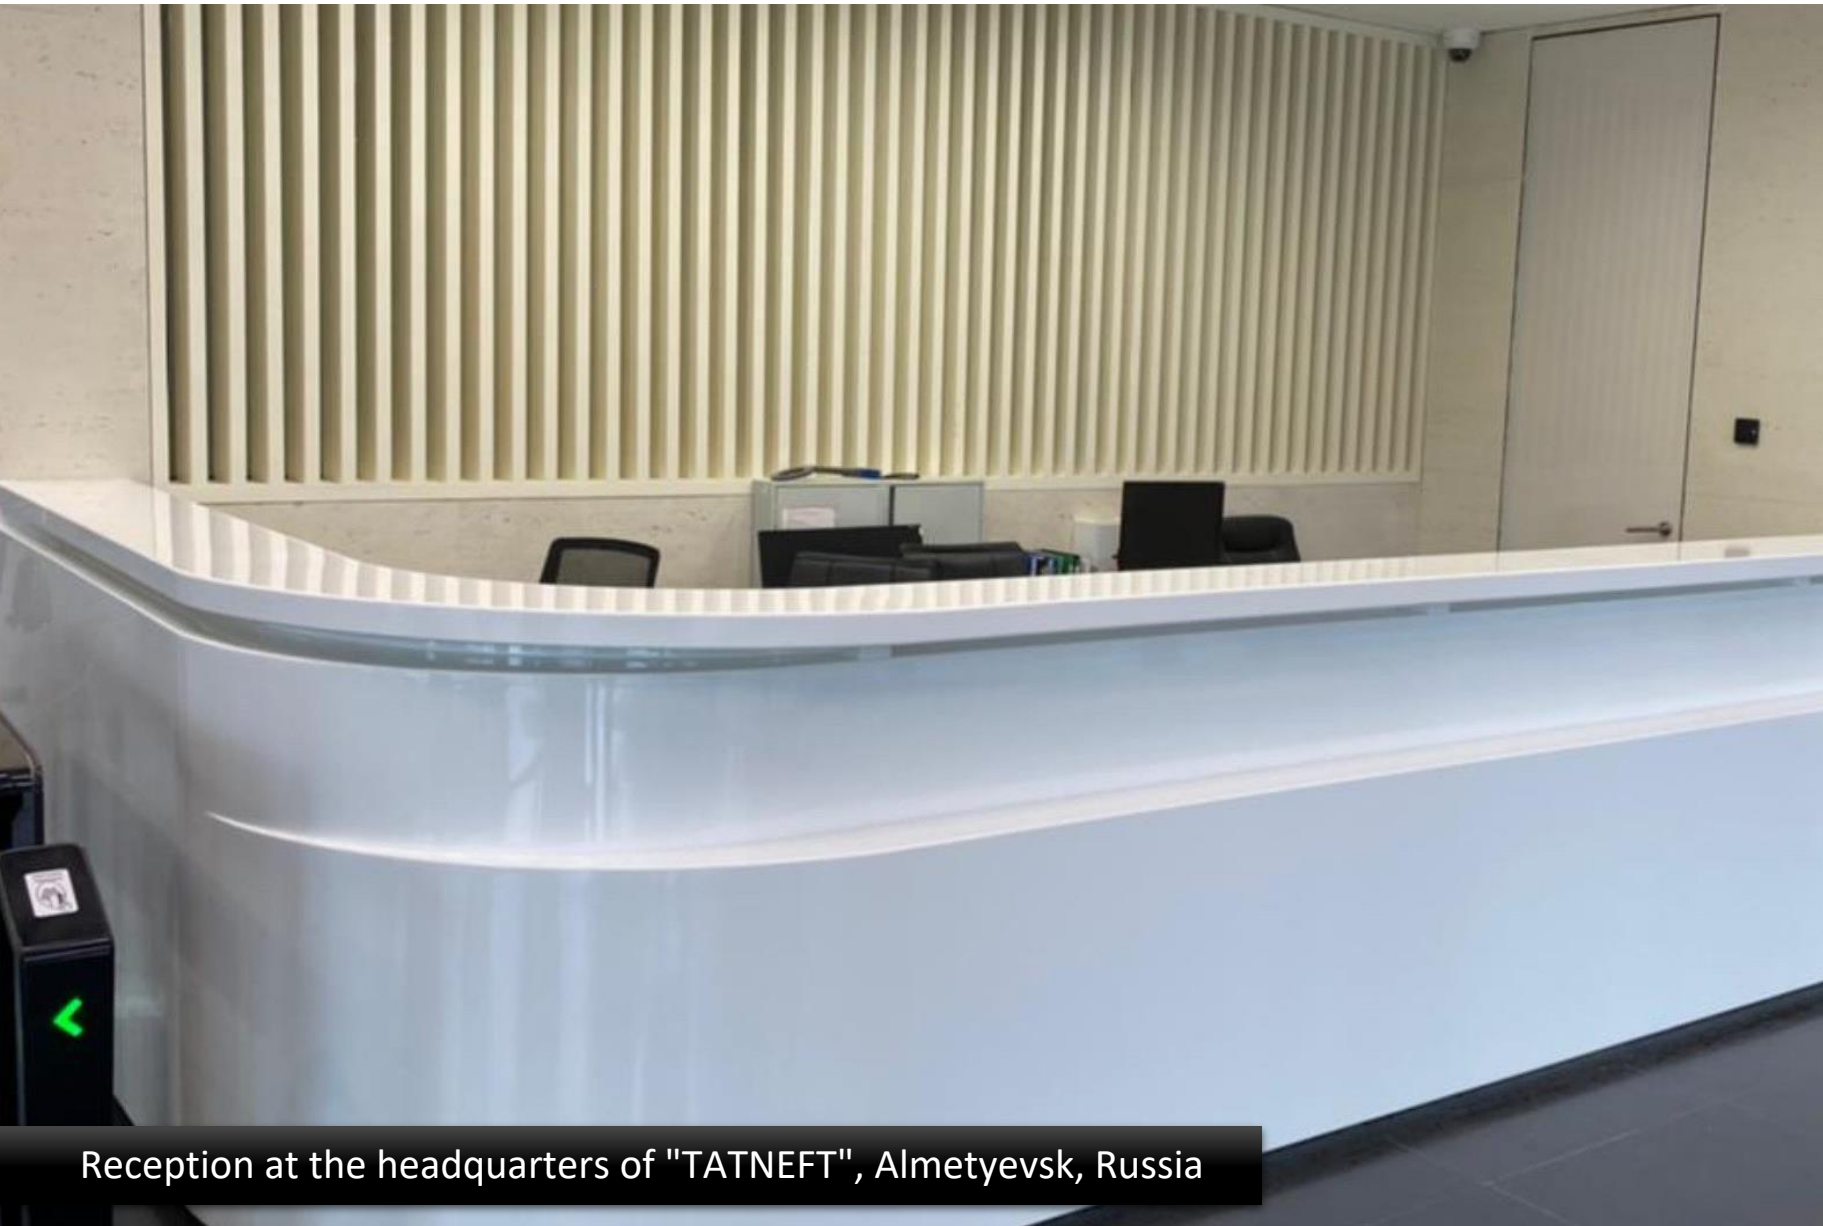

OUR PROJECTS

Reception at the headquarters of "TATNEFT", Almetyevsk, Russia