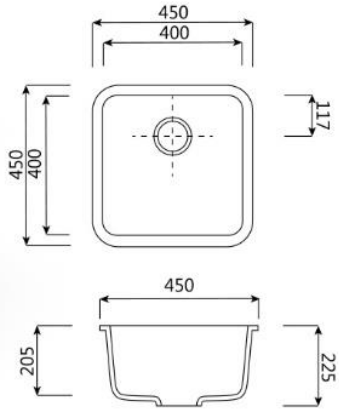

M-717 Shrimp Crust

on request

M-704 Shell Surface

on request

M-718 Neptun Trident

on request

M-719 Octopus Ink

SINKS AND WASHBASINS | Factory (Korea)