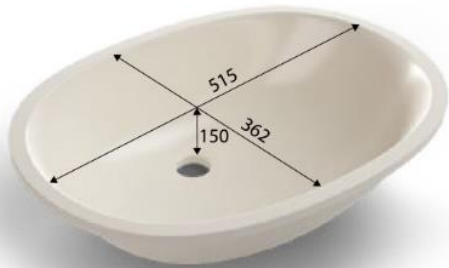

model
JK301